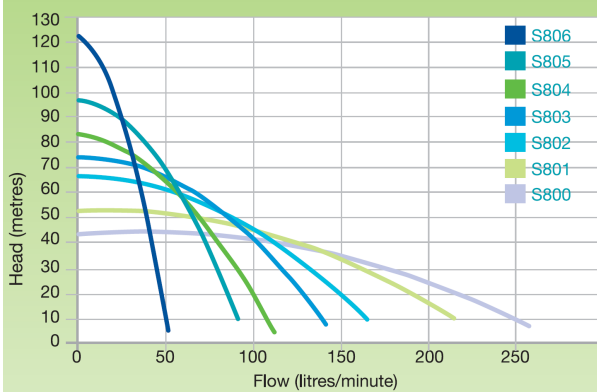

## Shallow Well Pumps & Injectors

OJ800 Performance

- The Farmmaster OJ range is the flagship of the Onga range, offering performance, efficiency and reliability in a solid cast iron casing
- The bottle shaped casing allows easy escape for air and aids the pump in priming suction lines

### Applications:

- Stock watering, irrigation and water transfer from dams, creeks, wells and bores

Model	kW (Watts)	Voltage	Current (Amps)
OJ800	2800	240 / 480 V	14 / 7
OJ800	3000	415 V	5.5

Model	Injector Model	Pressure Switch Setting (kPa)	Suction Lift (M)	Discharge Head (Metres)												Maximum Pump Pressure (kPa)				
				15	21	27	34	40	46	52	58	64	70	76	82		88	95		
				Capacity (Litres per Minute)																
OJ800	S800	210-350#	0	245	241	218	156	72											430	
			3	196	193	174	125												400	
			6	140	137	124	89													370
			7.6	98	96	87	62													355
	S801	280-455	0		215	204	160	116	66											525
			3		172	163	128	93	53											495
			6		123	116	91	66												465
			7.6		86	82	64	46												450
	S802	350-560	0			154	150	117	85	54	25									635
			3			123	120	94	68	43	20									605
			6			88	86	67	48	31										575
			7.6			62	60	47	34	22										560
	S803*	420-630	0					112	88	64	42	25								730
			3					90	70	51	34	20								700
			6					64	50	36	24	14								670
			7.6					45	35	26	17	10								655
	S804*	490-700	0					90	67	47	31	18								800
			3					72	54	38	24	14								770
			6					51	38	27	18	10								740
			7.6					36	27	19	12	7								725
	S805*	630-840	0						70	57	43	31	21							970
			3						56	46	34	25	17							880
			6						40	32	25	18	12							850
			7.6						28	23	17	12	8							835
	S806**	770-1050	0										34	33	30	25	18			1145
			3										27	26	24	20	14			1115
			6										19	18	17	14	10			1085
			7.6										14	13	12	10	7			1070